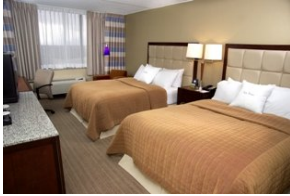

Doubletree Westport

Doubletree Westport $79 - $99

www.doubletreewestport.com

Located under 20 minutes from all Field Locations

Just completed a 5 million dollar renovation

Large Indoor Garden Pool

Full Service Restaurant and Bar

Mini Refrigerators in all rooms and Double Tree Cookies upon arrival

Located ½ mile from Westport plaza (Westport Plaza is a 42 acre entertainment complex featuring 16 restaurants, specialty shops, theatre, funny bone comedy club, live music and nightly entertainment www.westportstl.com)

Teams love Ozzie's Pujol's 5 and Cold Stone Creamery

For Group Blocks Please Contact Patti Miller

314-212-2150

Patti.miller@swphotels.com